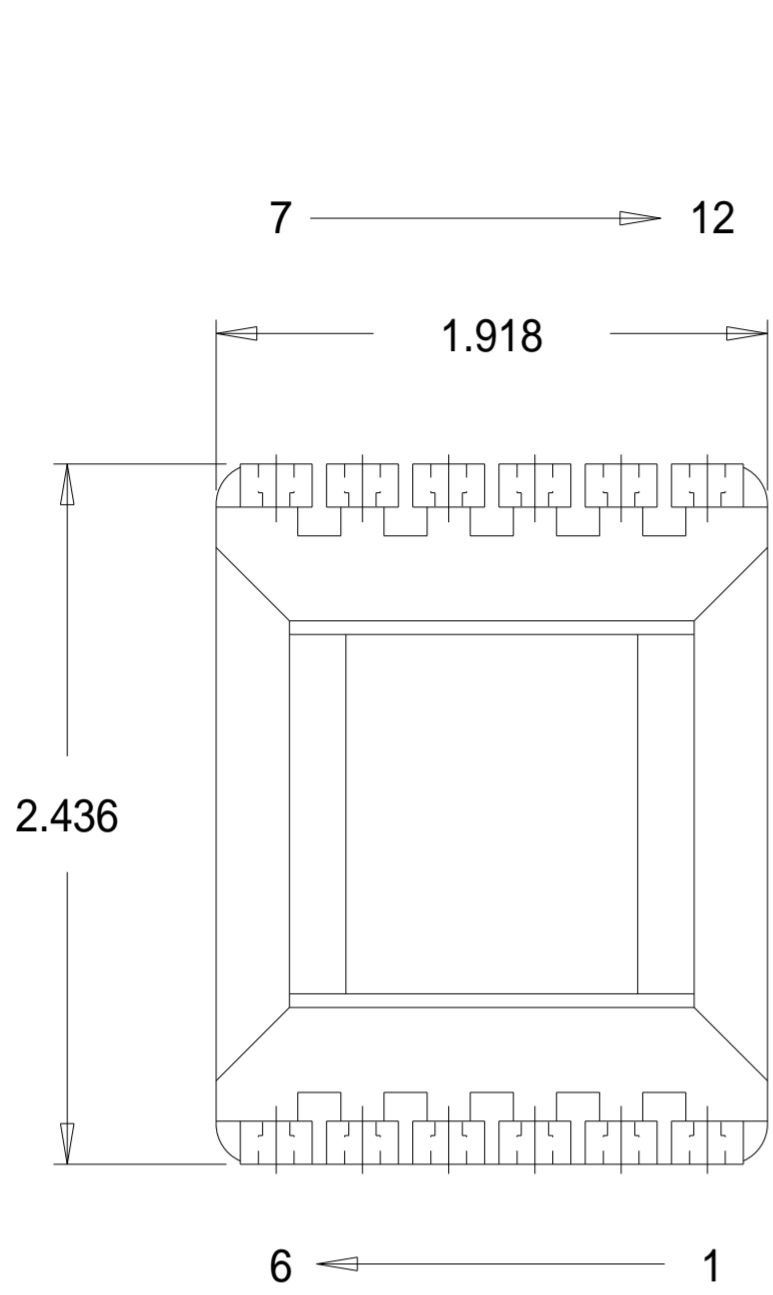

Part No. S06000

29 x 1 1/4" Single Section 'S' Range Bobbin

Dimensions in inches.