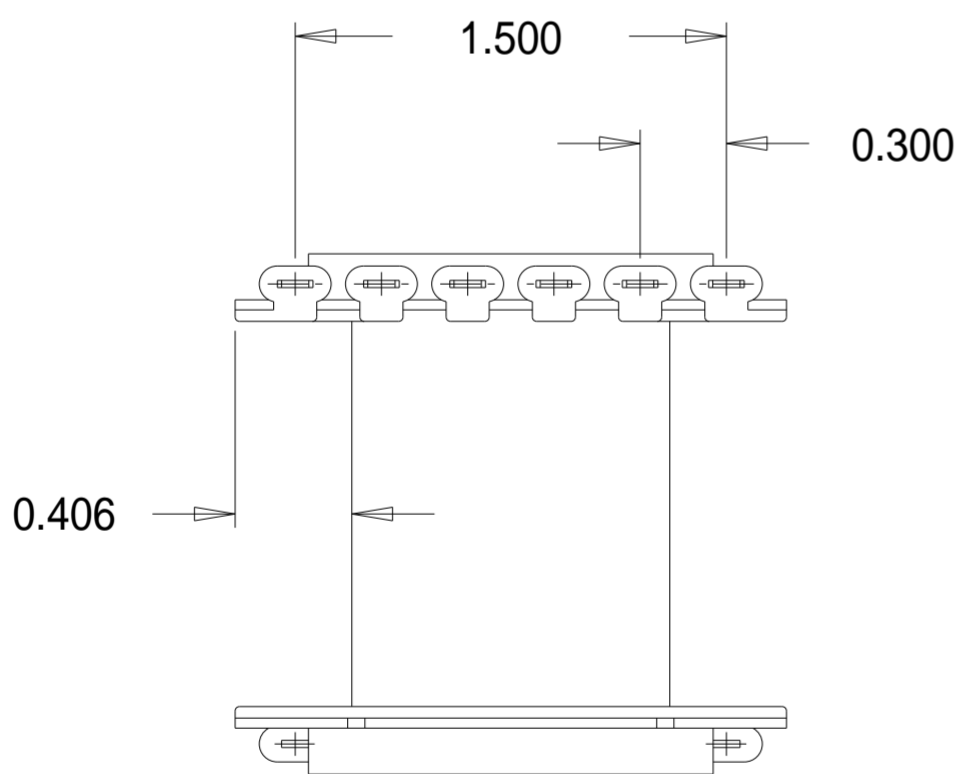

Part No. S06000

29 x 1 1/4" Single Section 'S' Range Bobbin

Dimensions in inches.