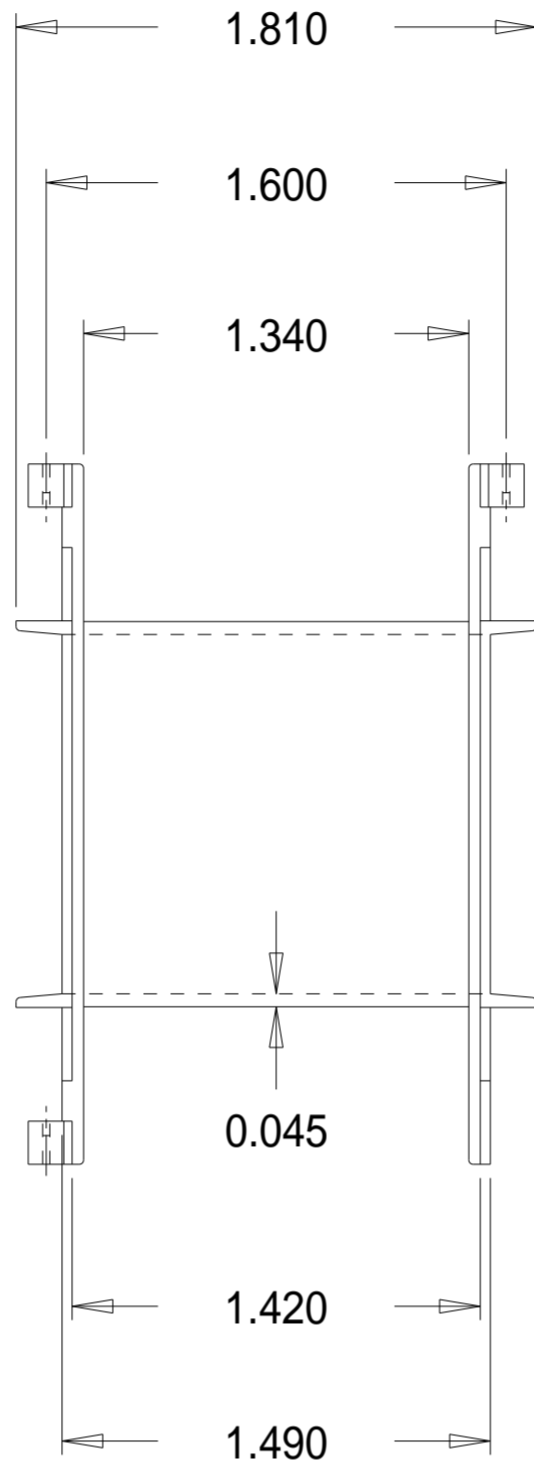

Part No. S06000

29 x 1 1/4" Single Section 'S' Range Bobbin

Dimensions in inches.