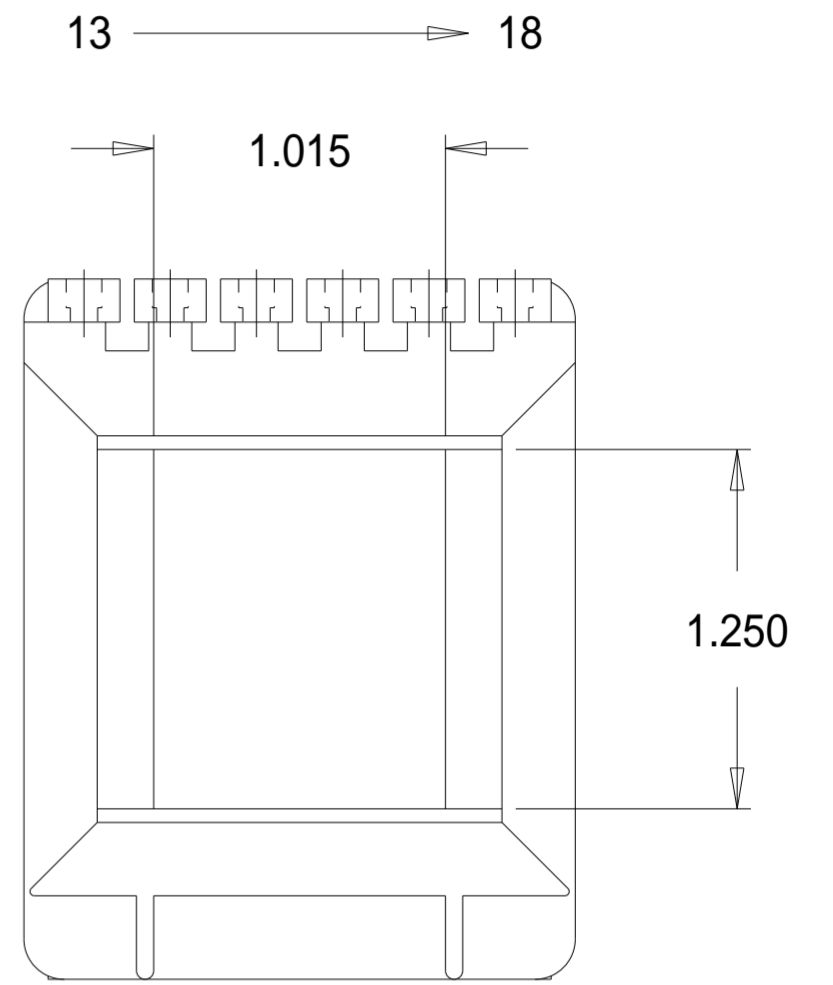

Part No. S06000

29 x 1 1/4" Single Section 'S' Range Bobbin

Dimensions in inches.